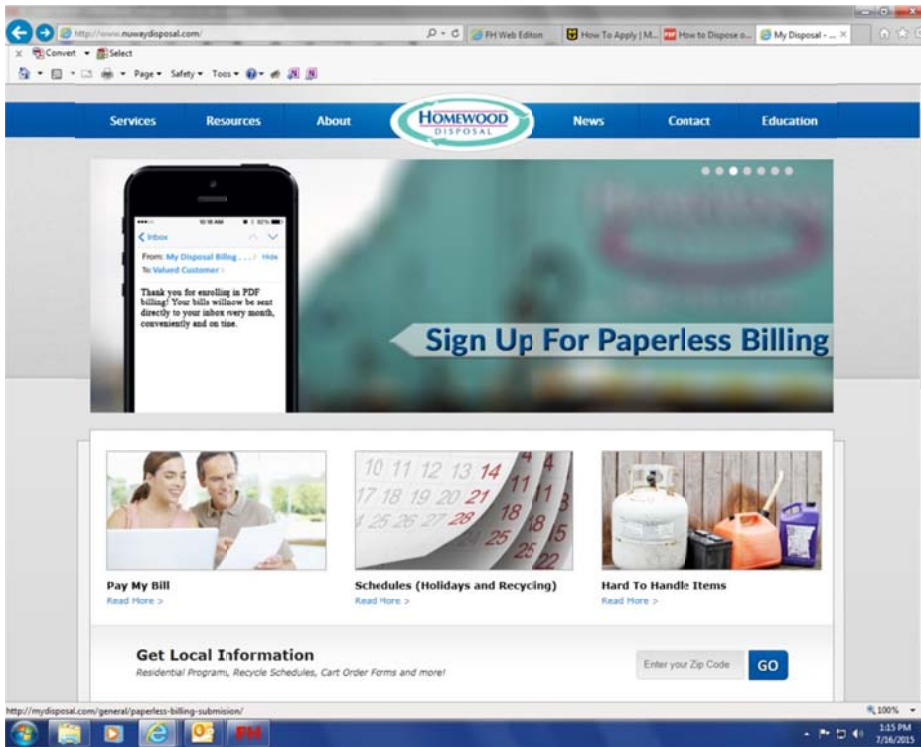

Go to www.nuwaydisposal.com

Click on *Resources*, click *Hard to Handle Items*

On the right side of the screen, click the item you need to dispose of.

Click on the location of interest, contact location for more information.