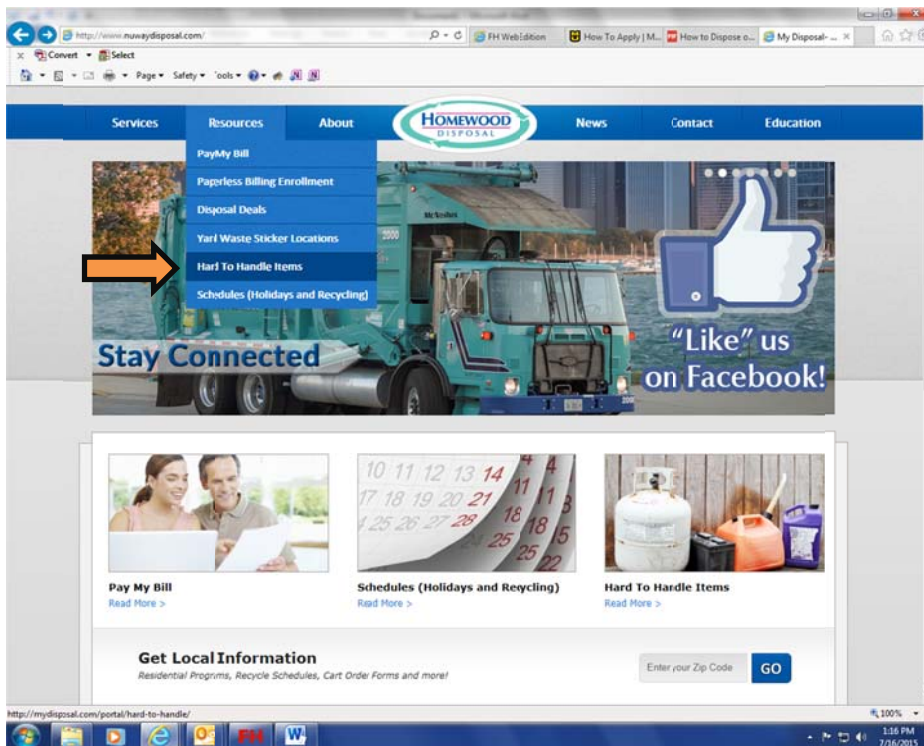

Go to www.nuwaydisposal.com

Click on *Resources*, click *Hard to Handle Items*

On the right side of the screen, click the item you need to dispose of.

Click on the location of interest, contact location for more information.