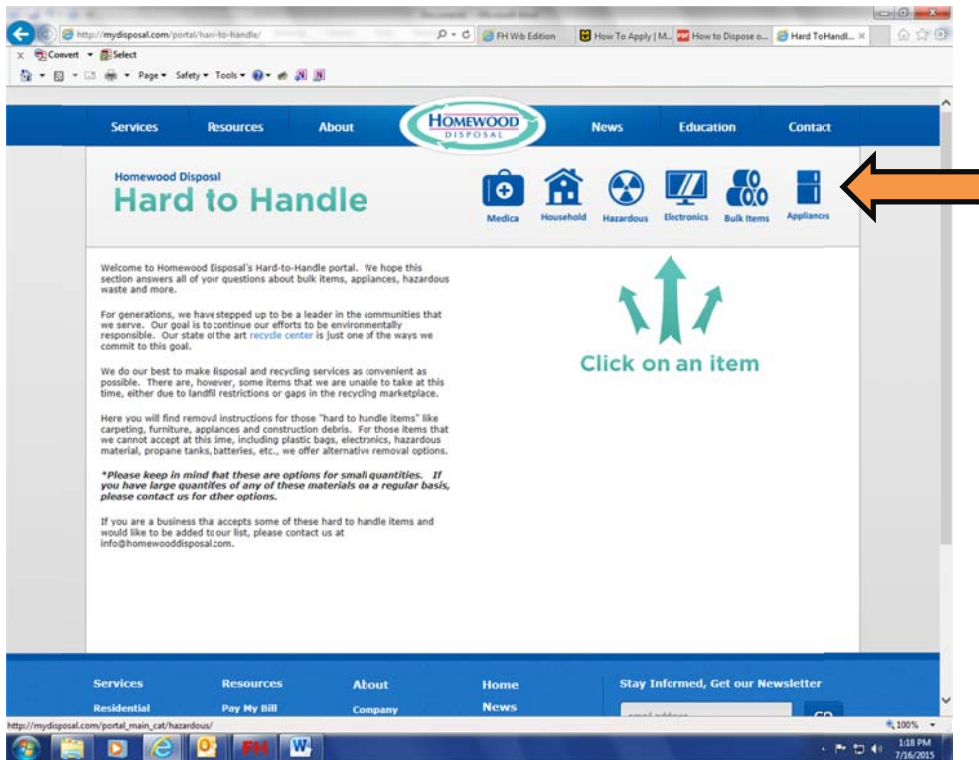

Go to www.nuwaydisposal.com

Click on *Resources*, click *Hard to Handle Items*

On the right side of the screen, click the item you need to dispose of.

Click on the location of interest, contact location for more information.