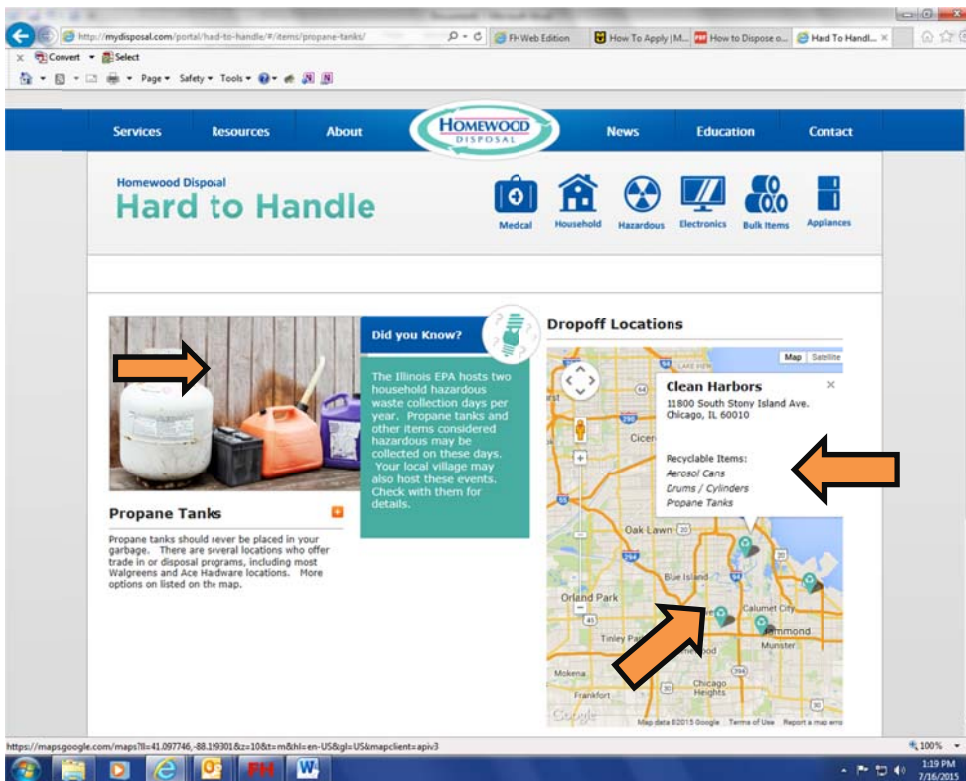

Go to www.nuwaydisposal.com

Click on *Resources*, click *Hard to Handle Items*

On the right side of the screen, click the item you need to dispose of.

Click on the location of interest, contact location for more information.